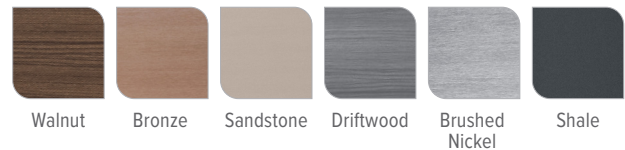

Shell Colours

Cabinet Colours

Cover Colours

Cabinet and Shell Colour Options*

Cabinet Colours	Walnut	Bronze	Sandstone	Driftwood	Brushed Nickel	Shale
Shell Colours	Alpine White Ivory Tuscan Sun	Alpine White Ivory	Alpine White Ivory	Alpine White Ice Grey Platinum	Alpine White Ice Grey	Alpine White Ice Grey Platinum